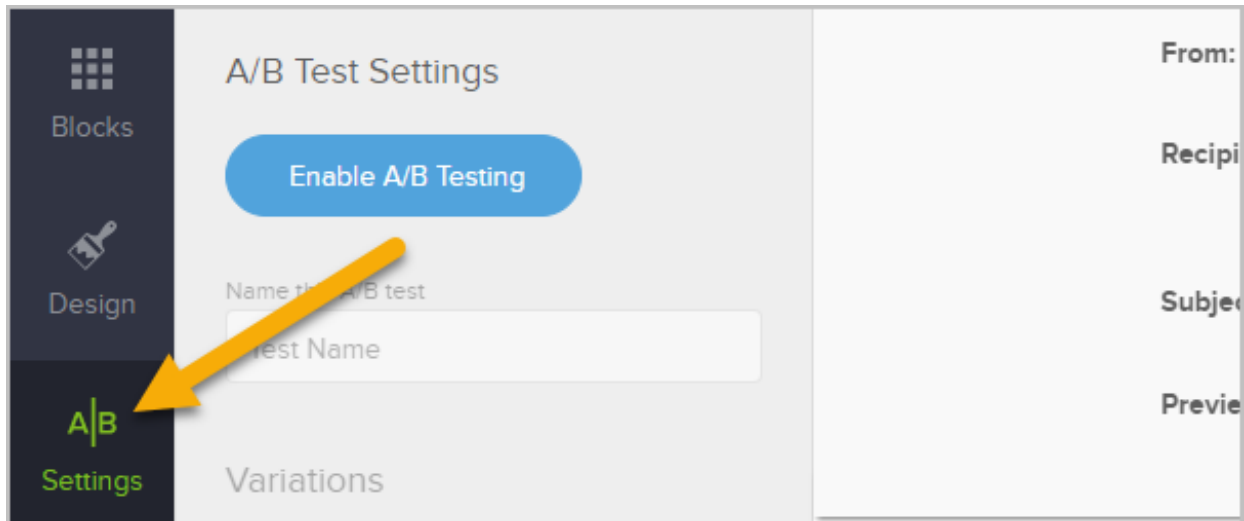

April Update 2018 | Classic Infusionsoft

A/B Test Email Broadcasts

You can now A/B test up to 5 email variants when sending an Email Broadcast! [Click here](#) to watch the video and read the step-by-step article.